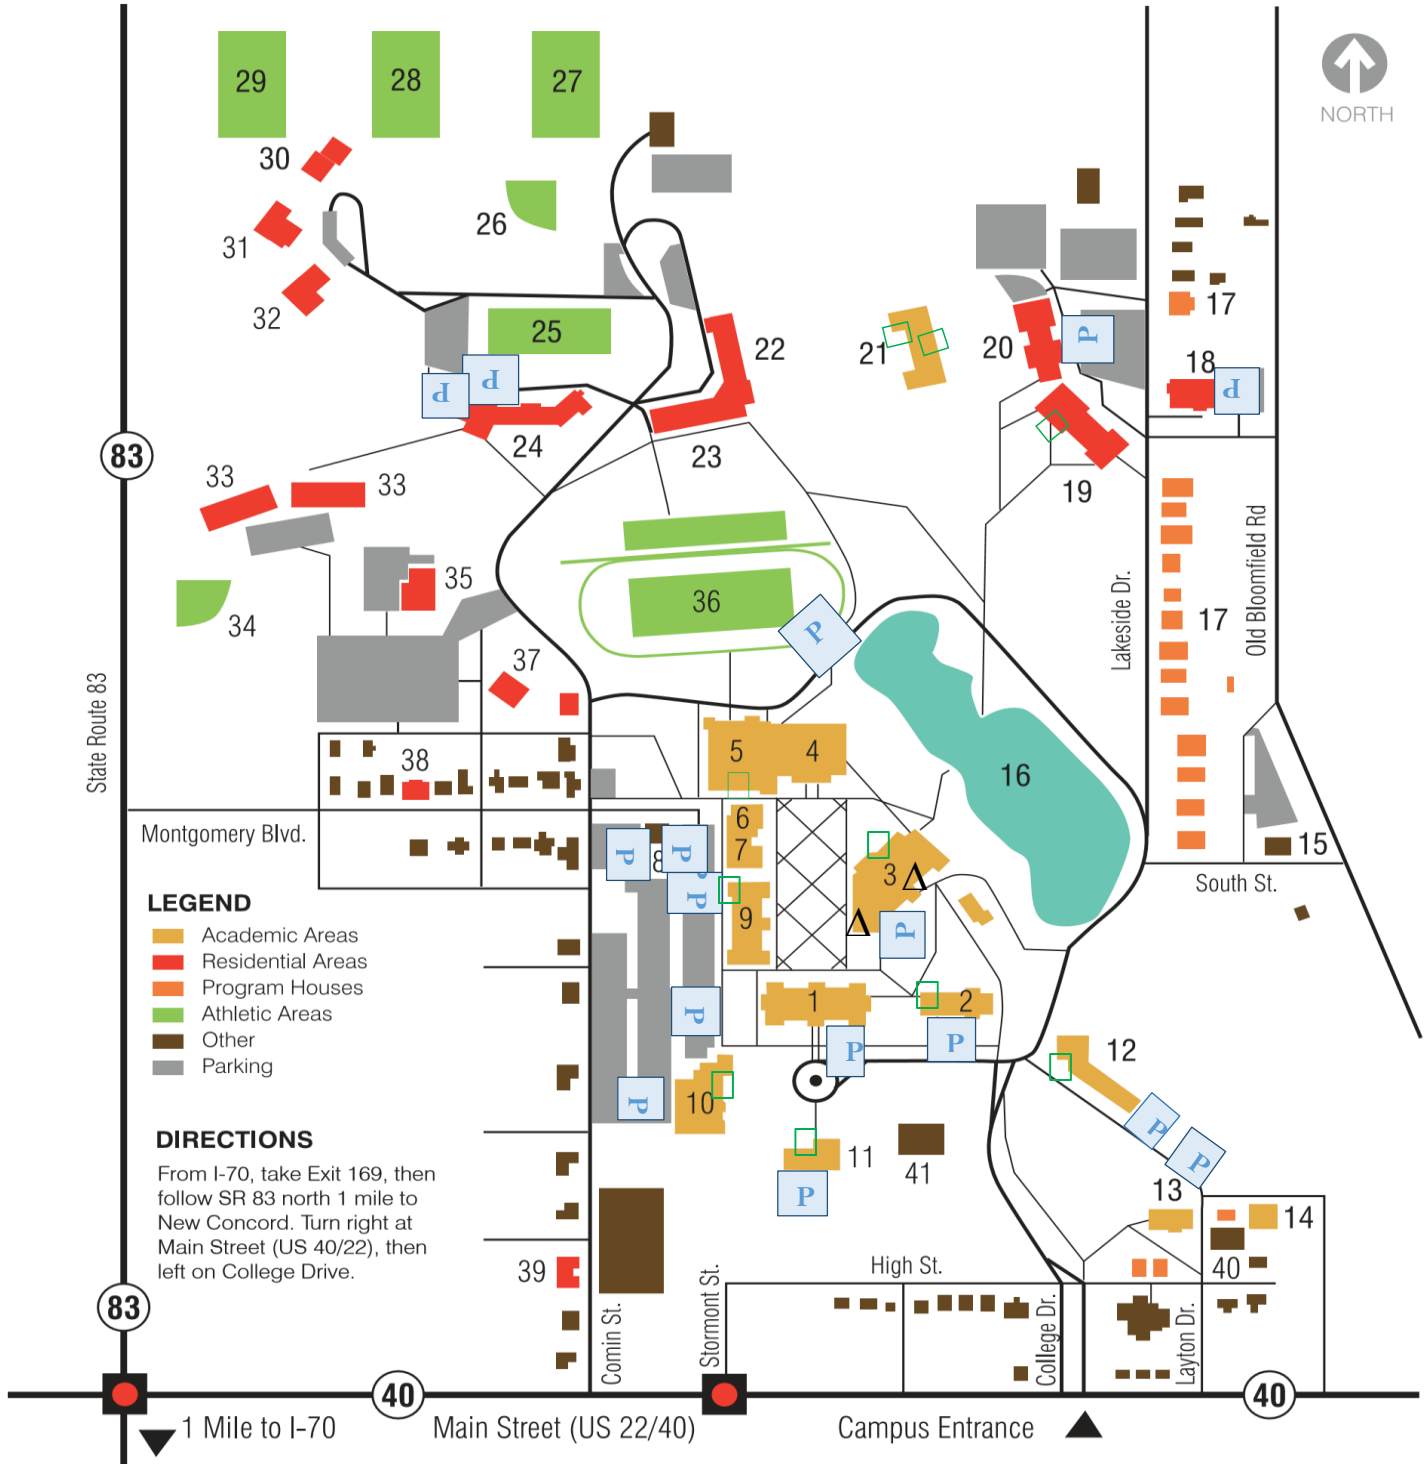

Campus Accesibility Map

P = Parking

Δ = Level Door

□ = Electric Door Opener

Campus Map

1. Montgomery Hall
2. Brown Chapel
3. Boyd Science Center
4. John Glenn Gym
5. Anne C. Steele
Recreation Center
6. Quad Center
7. Bookstore
8. University Police
9. Cambridge Hall
10. Caldwell Hall
11. Roberta A. Smith
University Library
12. Walter Hall
13. Paul Hall
14. Neptune Center
15. Wellness Center
16. University Lake
17. Residential/
Lakeside Houses
18. Finney Hall
19. Patton Hall
20. Kelley Hall
21. Chess Center
22. Moore Hall
23. Memorial Hall
24. Thomas Hall
25. Tennis Courts
26. Mose Morehead Field
27. Intramural Fields
28. Soccer Practice Field
29. Muskie Field
30. MACE
31. Kappa Sigma
32. Phi Kappa Tau
33. Student Townhouses
34. Donna J. Newberry Field
35. Ulster House
36. McConagha Stadium
& Johnson Track
37. Stag Club
38. Kianu Club
39. Lexington Arms
40. Palmer Art Gallery
41. Columbarium